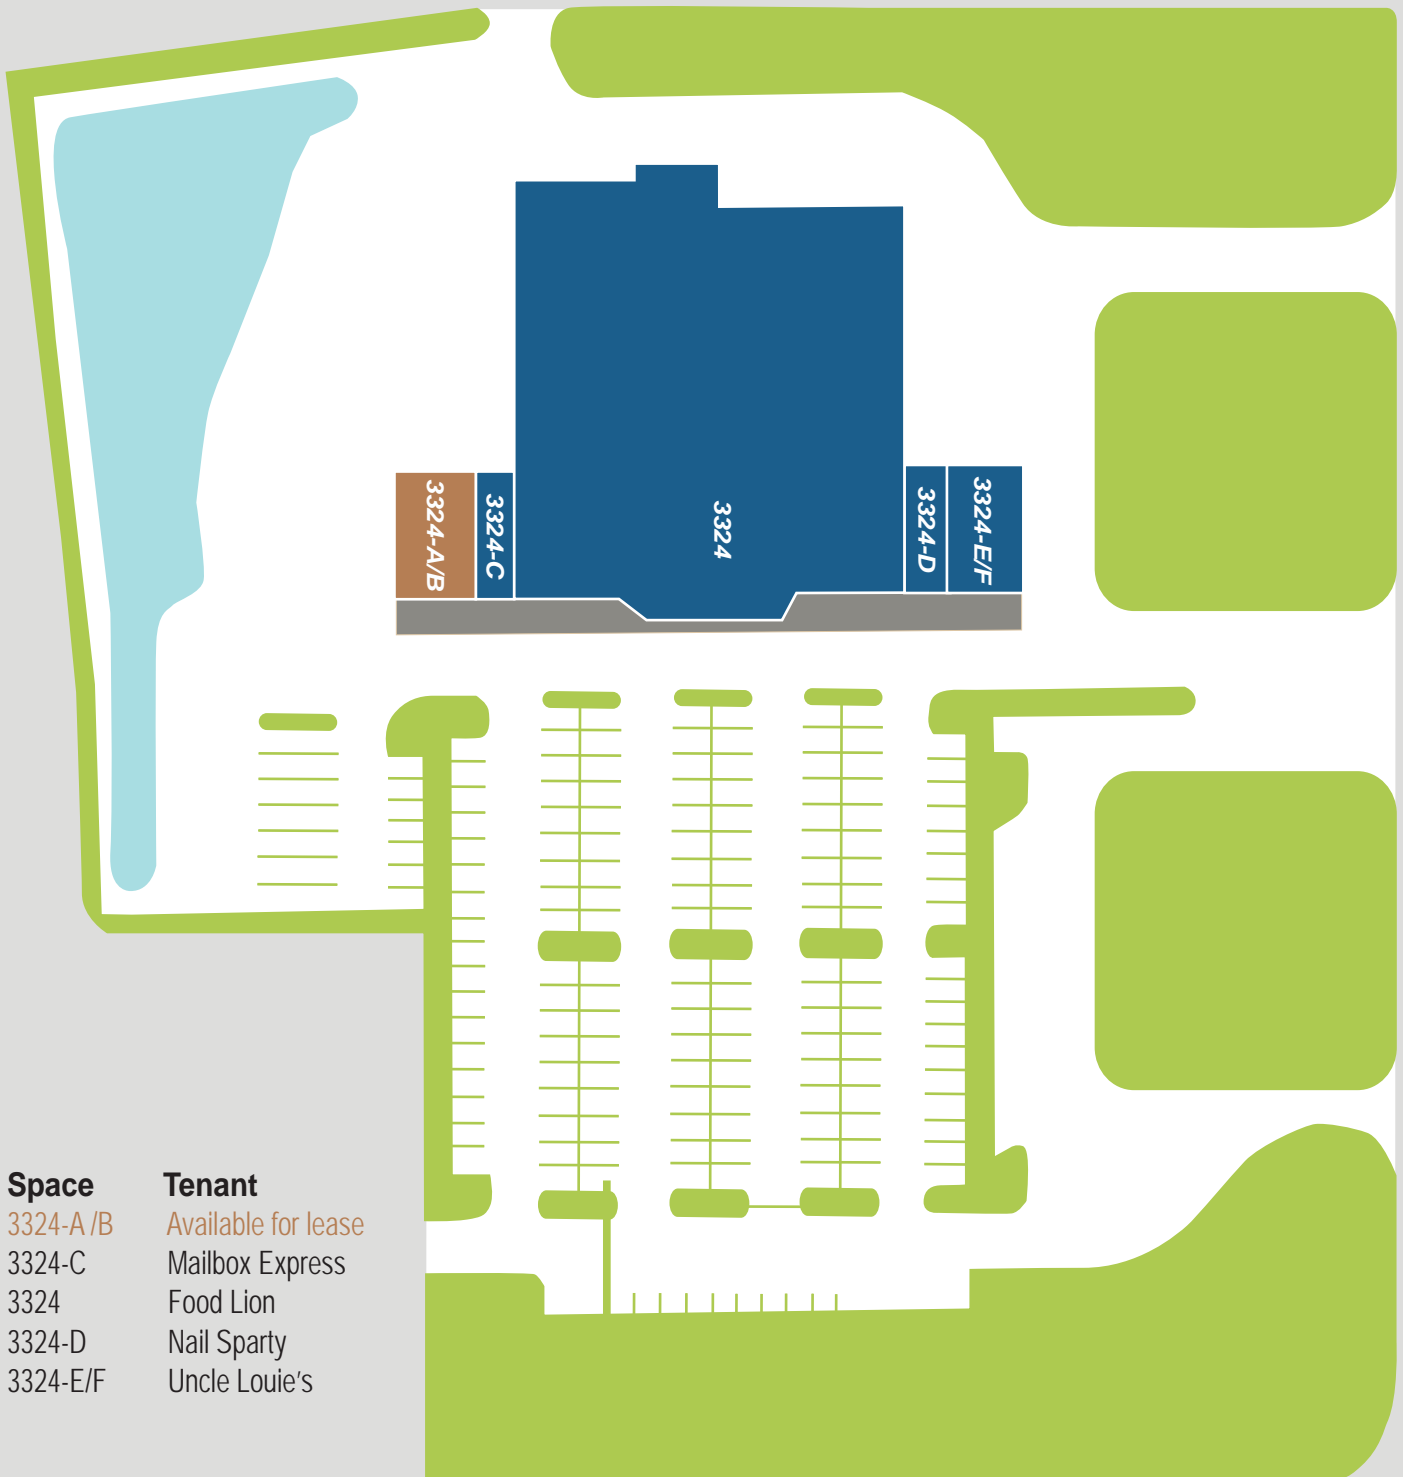

NorthChase Shopping Centre

Enterprise Drive

Trademark Drive

3324-A/B
3324-C
3324
3324-D
3324-E/F

Space	Tenant
3324-A /B	Available for lease
3324-C	Mailbox Express
3324	Food Lion
3324-D	Nail Sparty
3324-E/F	Uncle Louie's